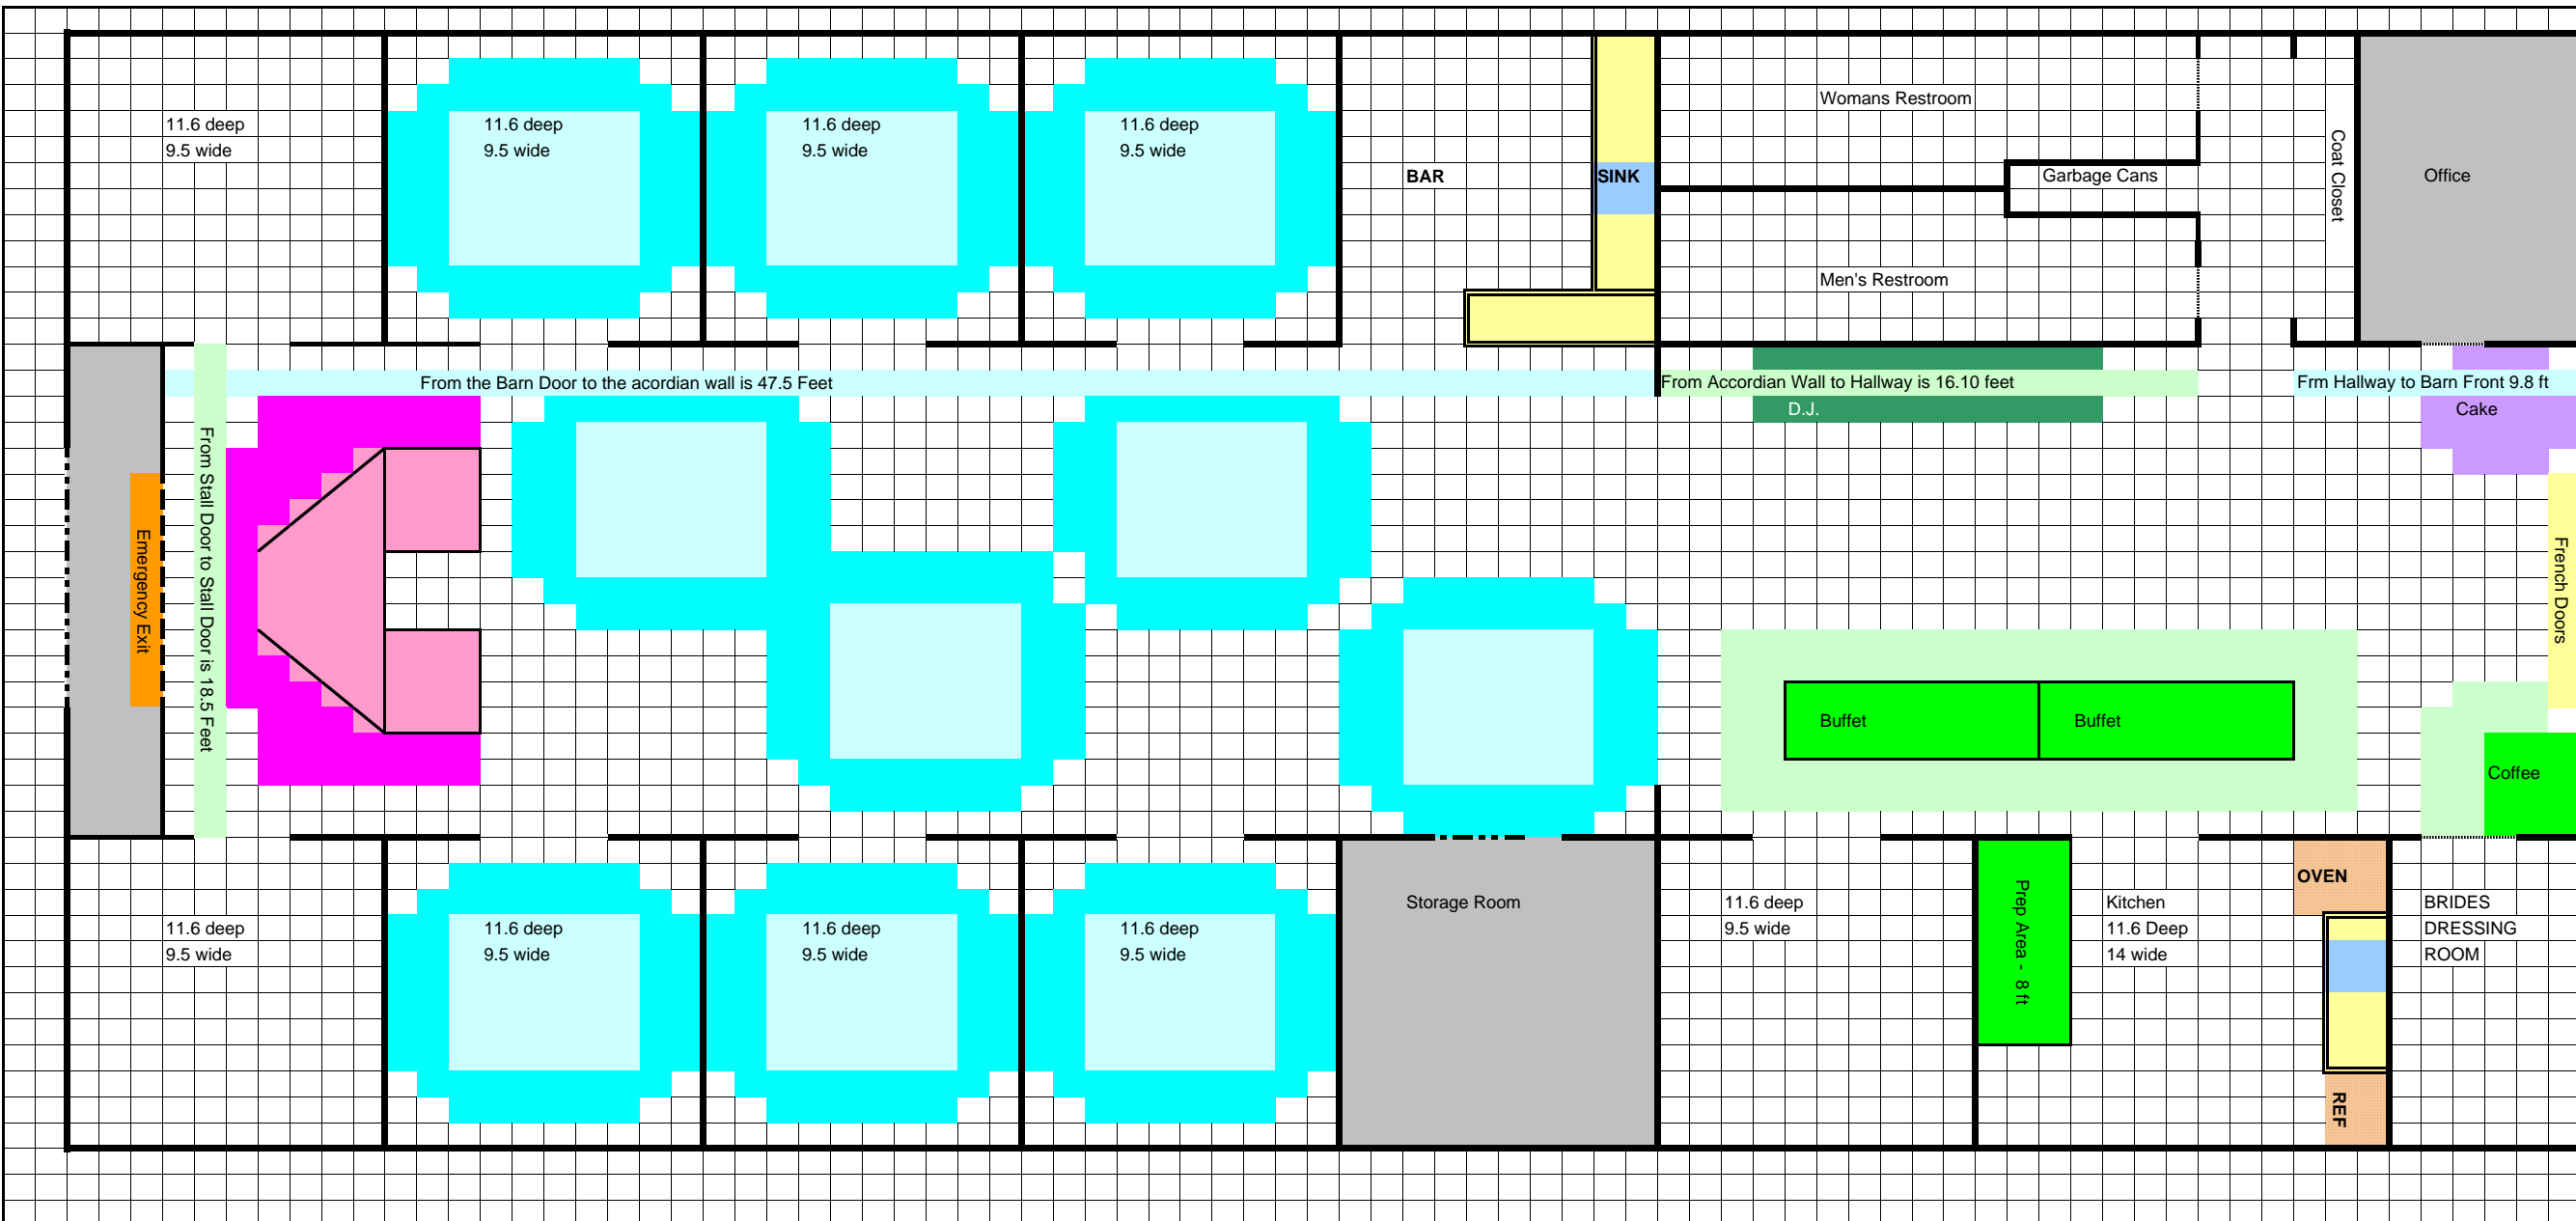

Crawford's Barn
 60 in tables and head table for 8 = 104 seating

Crawford's Barn
 with 72 inch tables that seat 10, plus Head Table that seats 8 = 108 Capacity

Crawford's Barn

4 - 60 inch tables (seat 8), 6 - 72 inch tables (seat 10) and Head Table of 8 = 100 seat capacity