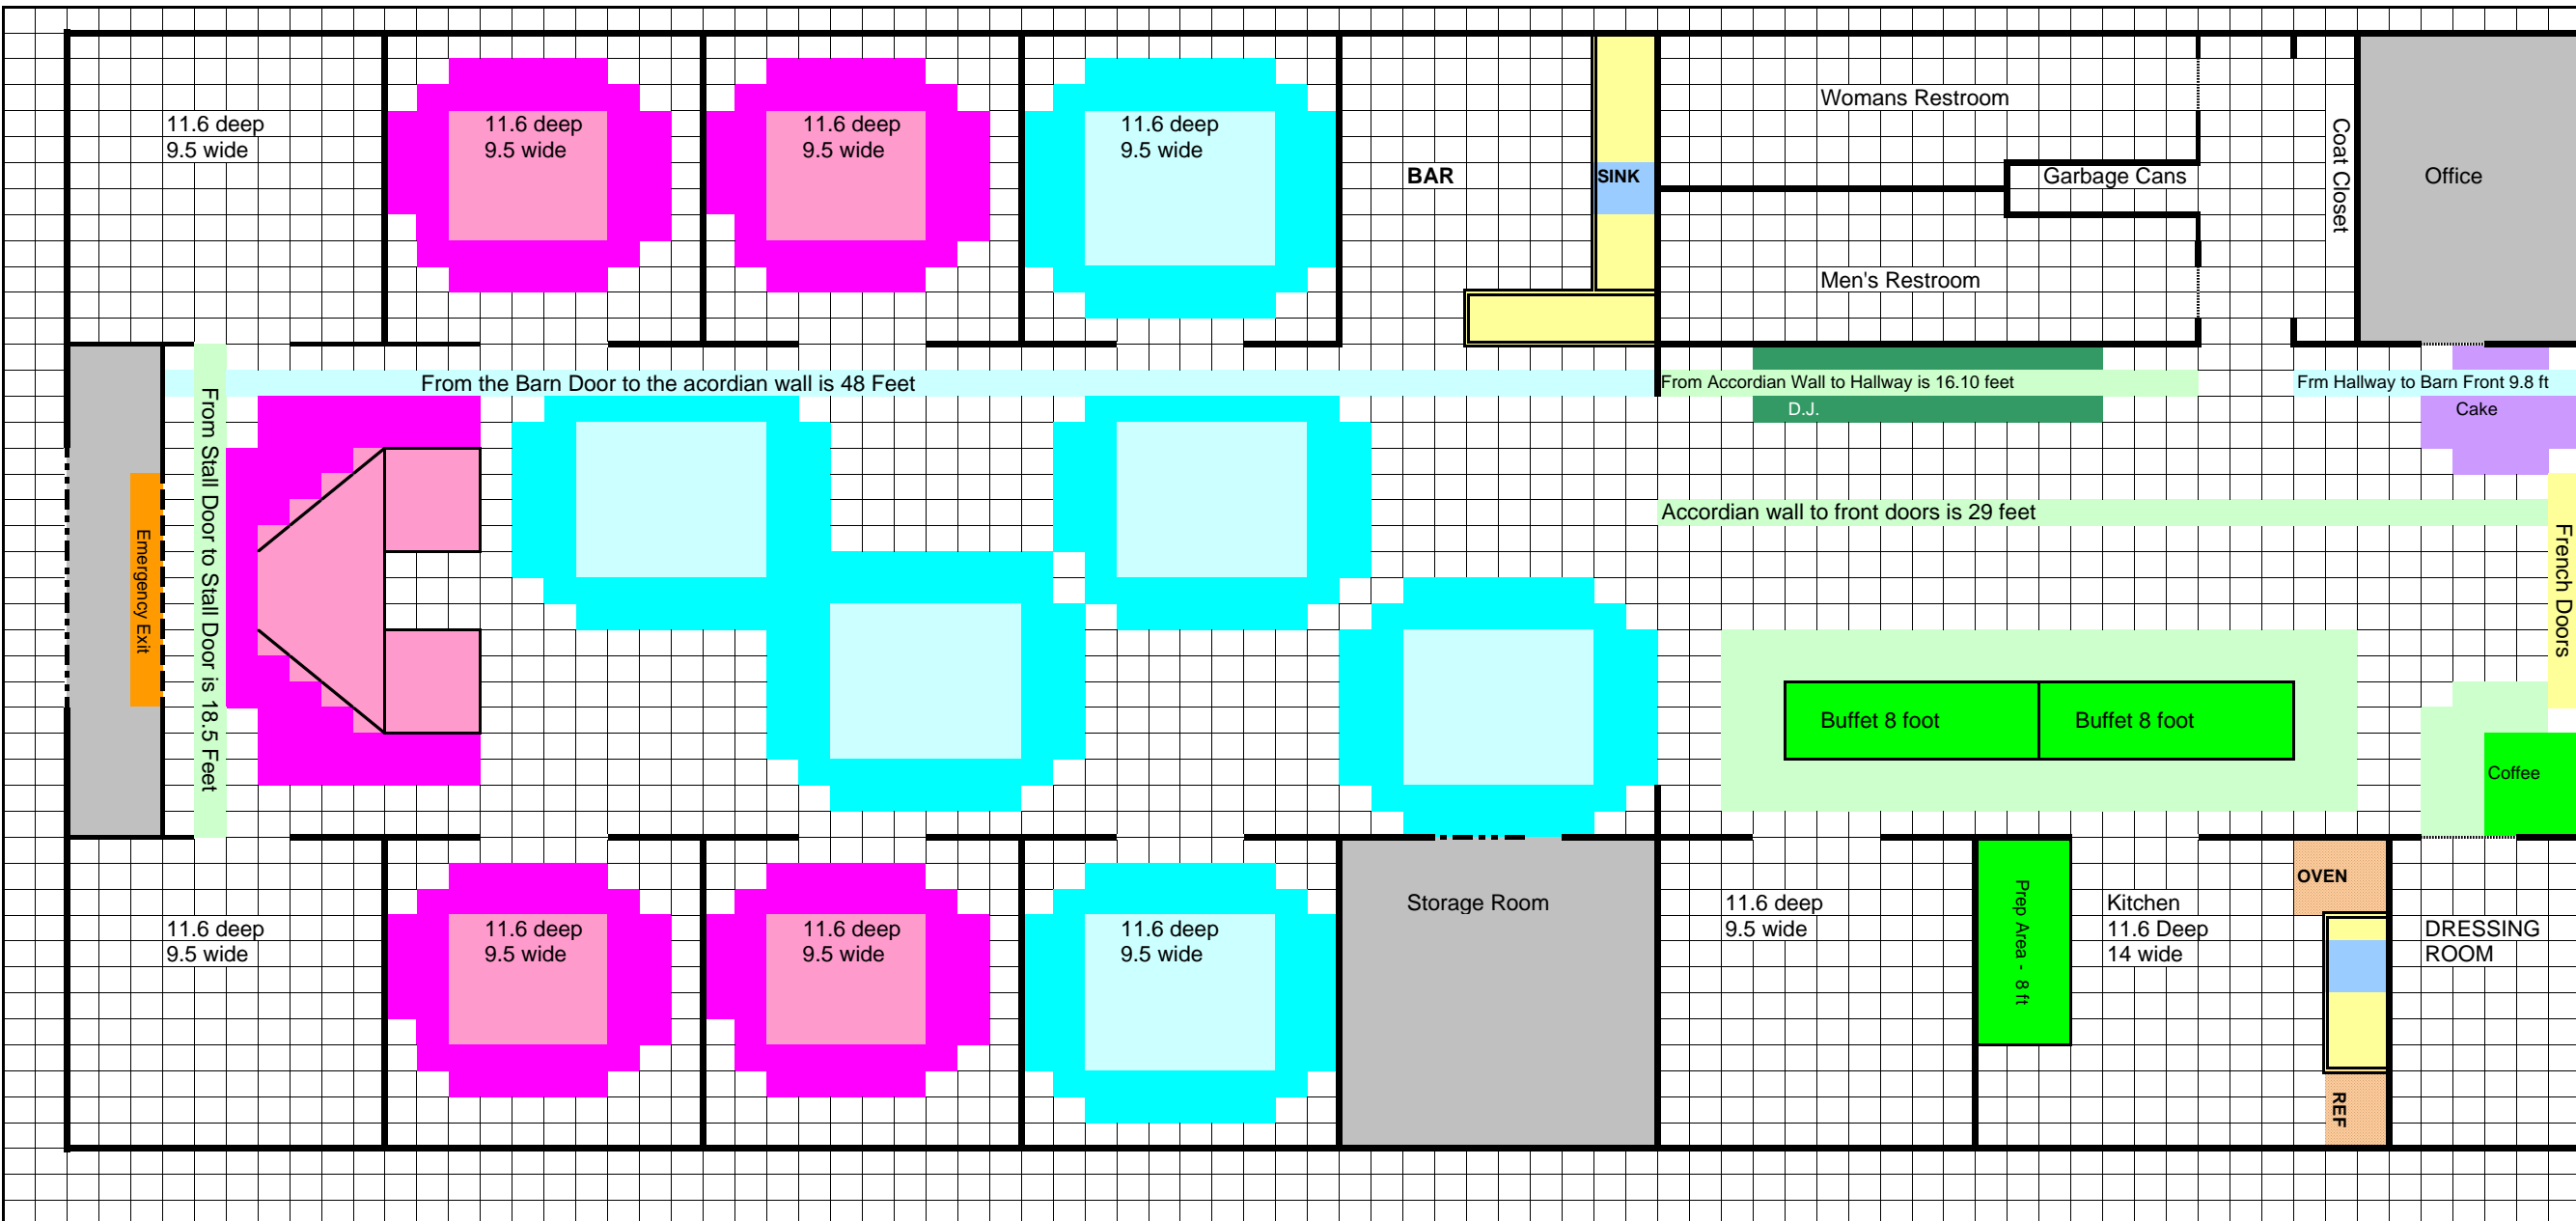

Crawford's Barn
 60 in tables and head table for 8 = 104 seating

Crawford's Barn
 with 72 inch tables that seat 10, plus Head Table that seats 8 = 108 Capacity

Crawford's Barn

4 - 60 inch tables (seat 8), 6 - 72 inch tables (seat 10) and Head Table of 8 = 100 seat capacity